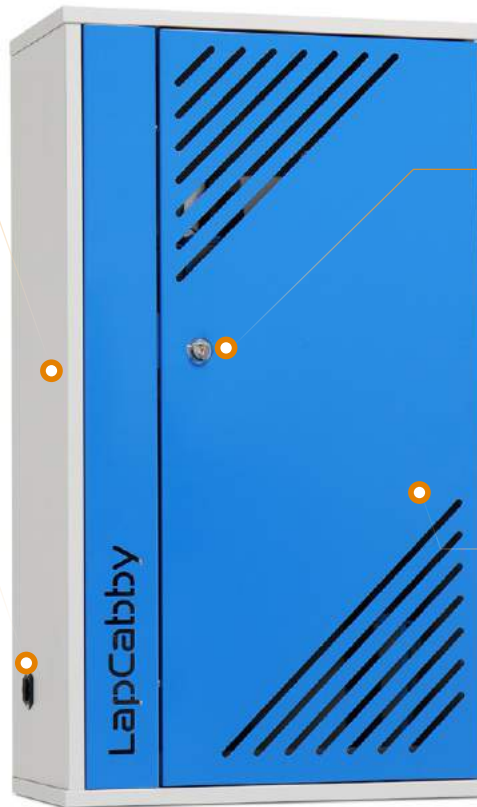

10-Device Wall Mounted USB Charging Cabinet for Tablets and other devices up to 13" – Vertical

- **The GO2 Mini Wall Door** includes two GO2 Mini fabric baskets including charging hubs, each basket can hold 5 Tablets, for further details please see GO2 Mini spec sheet.
- **Basket Hubs can be charged** via two UK sockets within the unit or the portable GO2 Mini baskets can be taken to other areas within the work environment and Tablets can be charged locally.
- **It has a narrow wall-mounted design** with overall depth of 260mm/10.3" to save floor space in classrooms, hospital wards, warehouses and other busy environments.
- **This unit is built to last** with high-density materials, components and construction processes to withstand the busiest environment such as education, healthcare, retail, industrial and commercial.
- **Provides maximum security & safety** with key lock door and separate secure power compartment.
- **With support for life with lifetime warranty** (5 years electrical), shipped fully assembled.

Robust

Smaller Footprint

Lifetime Warranty

Strong MFC cladding.

IEC power cable into the mains.

Metal tray with front lip to hold the baskets securely

GO2 Mini Basket including 5 port dual USB-C & USB-A

Isolated power compartment for electrical safety.

Lock supplied with 6 plate lever activation system.

Metal door with cut out details to check GO2 Mini's status.

Wall hanging kit (supplied) includes all components needed to fix unit securely with instructions